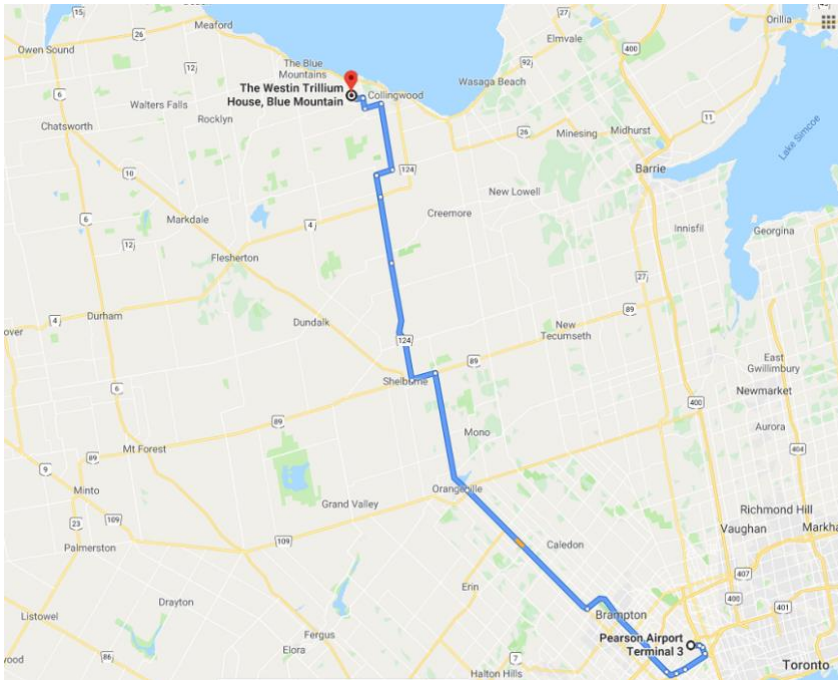

DIRECTIONS

CASPR 2019 Conference

The Westin Trillium House, Blue Mountain, 220 Gord Canning Dr, The Blue Mountains, ON L9Y 0V9

[From Pearson International Airport, Terminal 1 or 3](#) (Click text to open in Google maps for detailed directions!):

- Get on ON-427 S in Etobicoke, Toronto
3 min (2.0 km)
- Take ON-410 N, Hurontario St and ON-10 to Dufferin County Rd 124 in Shelburne
57 min (80.9 km)
- Continue on Dufferin County Rd 124 to your destination in The Blue Mountains
48 min (55.3 km)